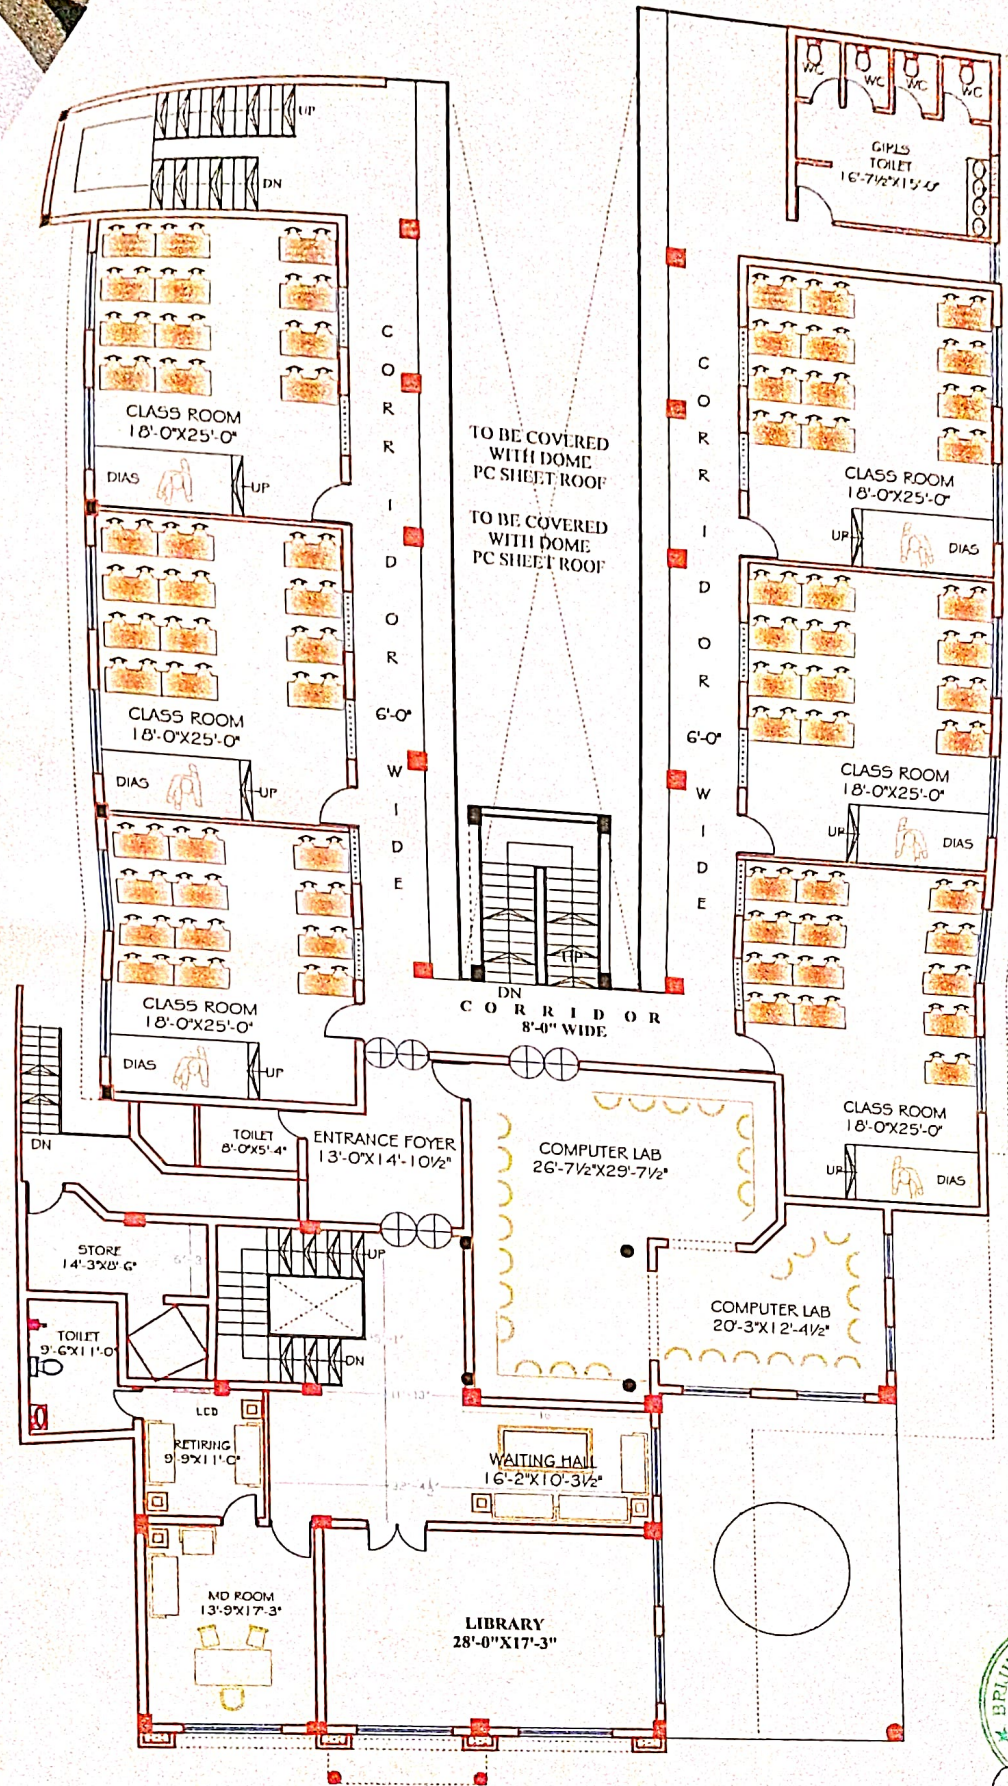

**GROUND FLOOR PLAN**

Project  
**MODIFIED DESIGN FOR  
 SACRED HEART SCHOOL  
 (GURUKULAM)  
 AT PURKHOO, JAMMU.**

Drg title  
**GROUND FLOOR PLAN**

Dated  
**JAN - 2021**

Consultants  
**VASTUKAR**  
 Architects, planners and interior designers  
 First floor Trikuta hardware store  
 Railway Road, Narek Nagar, Jammu.  
 ph : 0191 2437293  
 cell : 094191 81522, 070067 35726

FIRST FLOOR PLAN

*Beinder Singh Chibb*  
 ARCHITECT

Project  
**MODIFIED DESIGN FOR  
 SACRED HEART SCHOOL  
 (GURUKULAM)  
 AT PURKHOO, JAMMU.**

Drg title  
**FIRST FLOOR PLAN**

Dated  
**JAN - 2021**

Consultants  
**VASTUKAR**  
 Architects, planners and interior designers  
 First floor Trikuta hardware store  
 Railway Road, Nanak Nagar, Jammu.  
 ph : 0191-2437293  
 cell : 094191 81622, 070067 35726