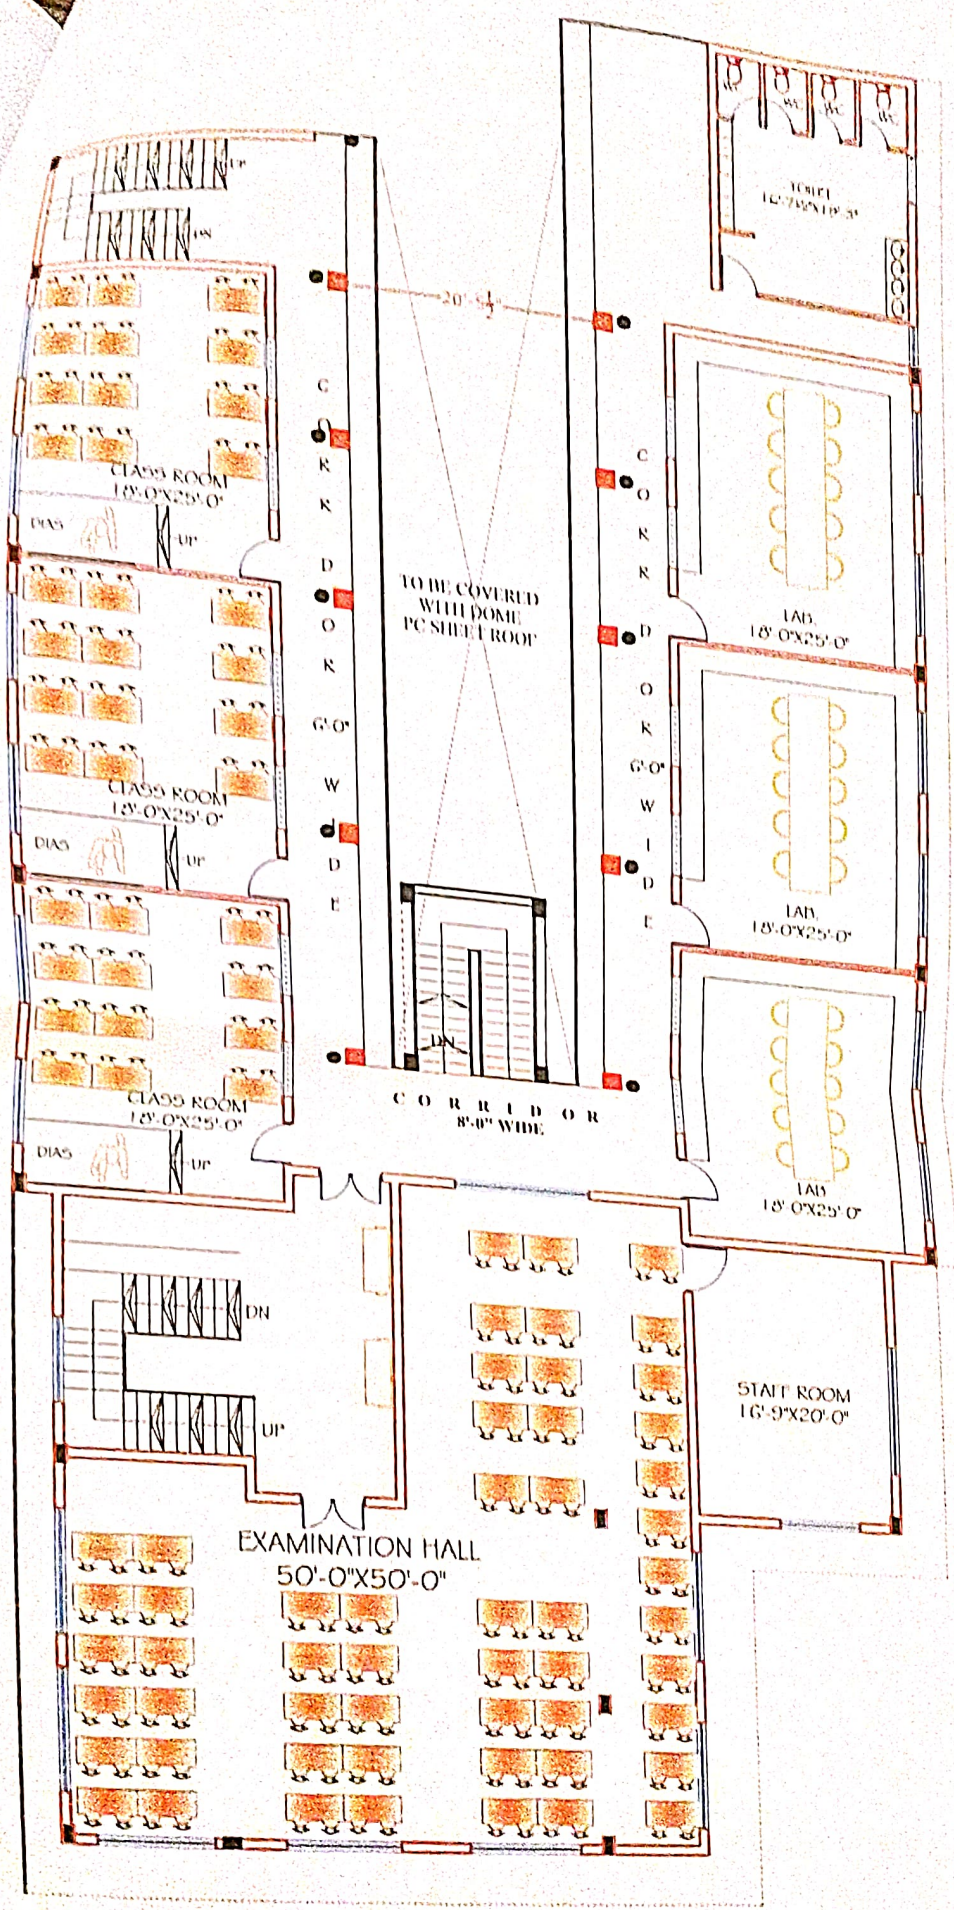

FIRST FLOOR PLAN

*Beinder Singh Chibb*  
 ARCHITECT

Project  
**MODIFIED DESIGN FOR  
 SACRED HEART SCHOOL  
 (GURUKULAM)  
 AT PURKHOO, JAMMU.**

Drg title  
**FIRST FLOOR PLAN**

Dated  
**JAN - 2021**

Consultants  
**VASTUKAR**  
 Architects, planners and interior designers  
 First floor Trikuta hardware store  
 Railway Road, Nanak Nagar, Jammu.  
 ph : 0191-2437293  
 cell : 094191 81622, 070067 35726

Checked by  
**AR. B.S. CHIBB**

Drawn by

CLIENT

ARCHITECT

SECOND FLOOR PLAN

Project  
**MODIFIED DESIGN FOR  
 SACRED HEART SCHOOL  
 (GURUKULAM)  
 AT PURKHOO, JAMMU.**

Drg title  
**SECOND FLOOR PLAN**

Dated  
 JAN - 2021